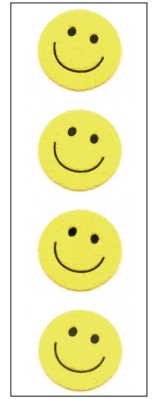

Smile Face Stickers

ORDER QUANTITY: 10 PCS. EACH

ZC335 ¥200
Paper

SC035 ¥200
Paper

SC176 ¥200
Paper

SC198 ¥200
Paper

SC213 ¥200
Paper

SC276 ¥200
Paper

ZM735 ¥220
Masking Tape Material

SL435 ¥250
PP

SV335 ¥250
Vivelle

SG198 ¥250
Prism

SG679 ¥250
Prism

HP276 ¥250
Paper Hologram

HS298 ¥250
Paper Hologram

PH035 ¥220
Prism